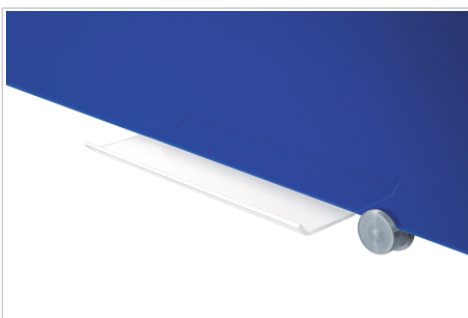

Glassboard 100x150cm blue

- High-quality frameless glassboard for long-term, intensive use
- Suitable for writing on with chalk markers or dry erase whiteboard markers
- Tempered safe glass and magnetic glass surface (4 mm)
- Can be mounted horizontally or vertically with mounting brackets
- 2 superstrong magnets (diam. 12 mm), 1 Legamaster chalk marker, mounting set and mounting instructions included

Recommended accessories

- Magic-Chart notes 10x20cm assorted 500pcs (Art.No. 7-159499)
- Glassboard starter set 11-part (Art.No. 7-125200)
- Glassboard marker tray 20cm (Art.No. 7-126800)

Art.No. **7-104863**

GTIN **8713797078979**

Specifications

Package material	Carton and sealed foil
Surface (material/colour)	Safety glass / Blue
Magnetic	Yes
Article dimensions	1500 x 1000 x 4 mm
Mobile	No
Castors	No
Number of castors	0
Double sided	No
Weight / m2	12.00 kg
Mounting type	Wall (brackets)
Included accessories	Marker, Mounting materials, Magnets
Product warranty	2 Years
Surface warranty	25 Years